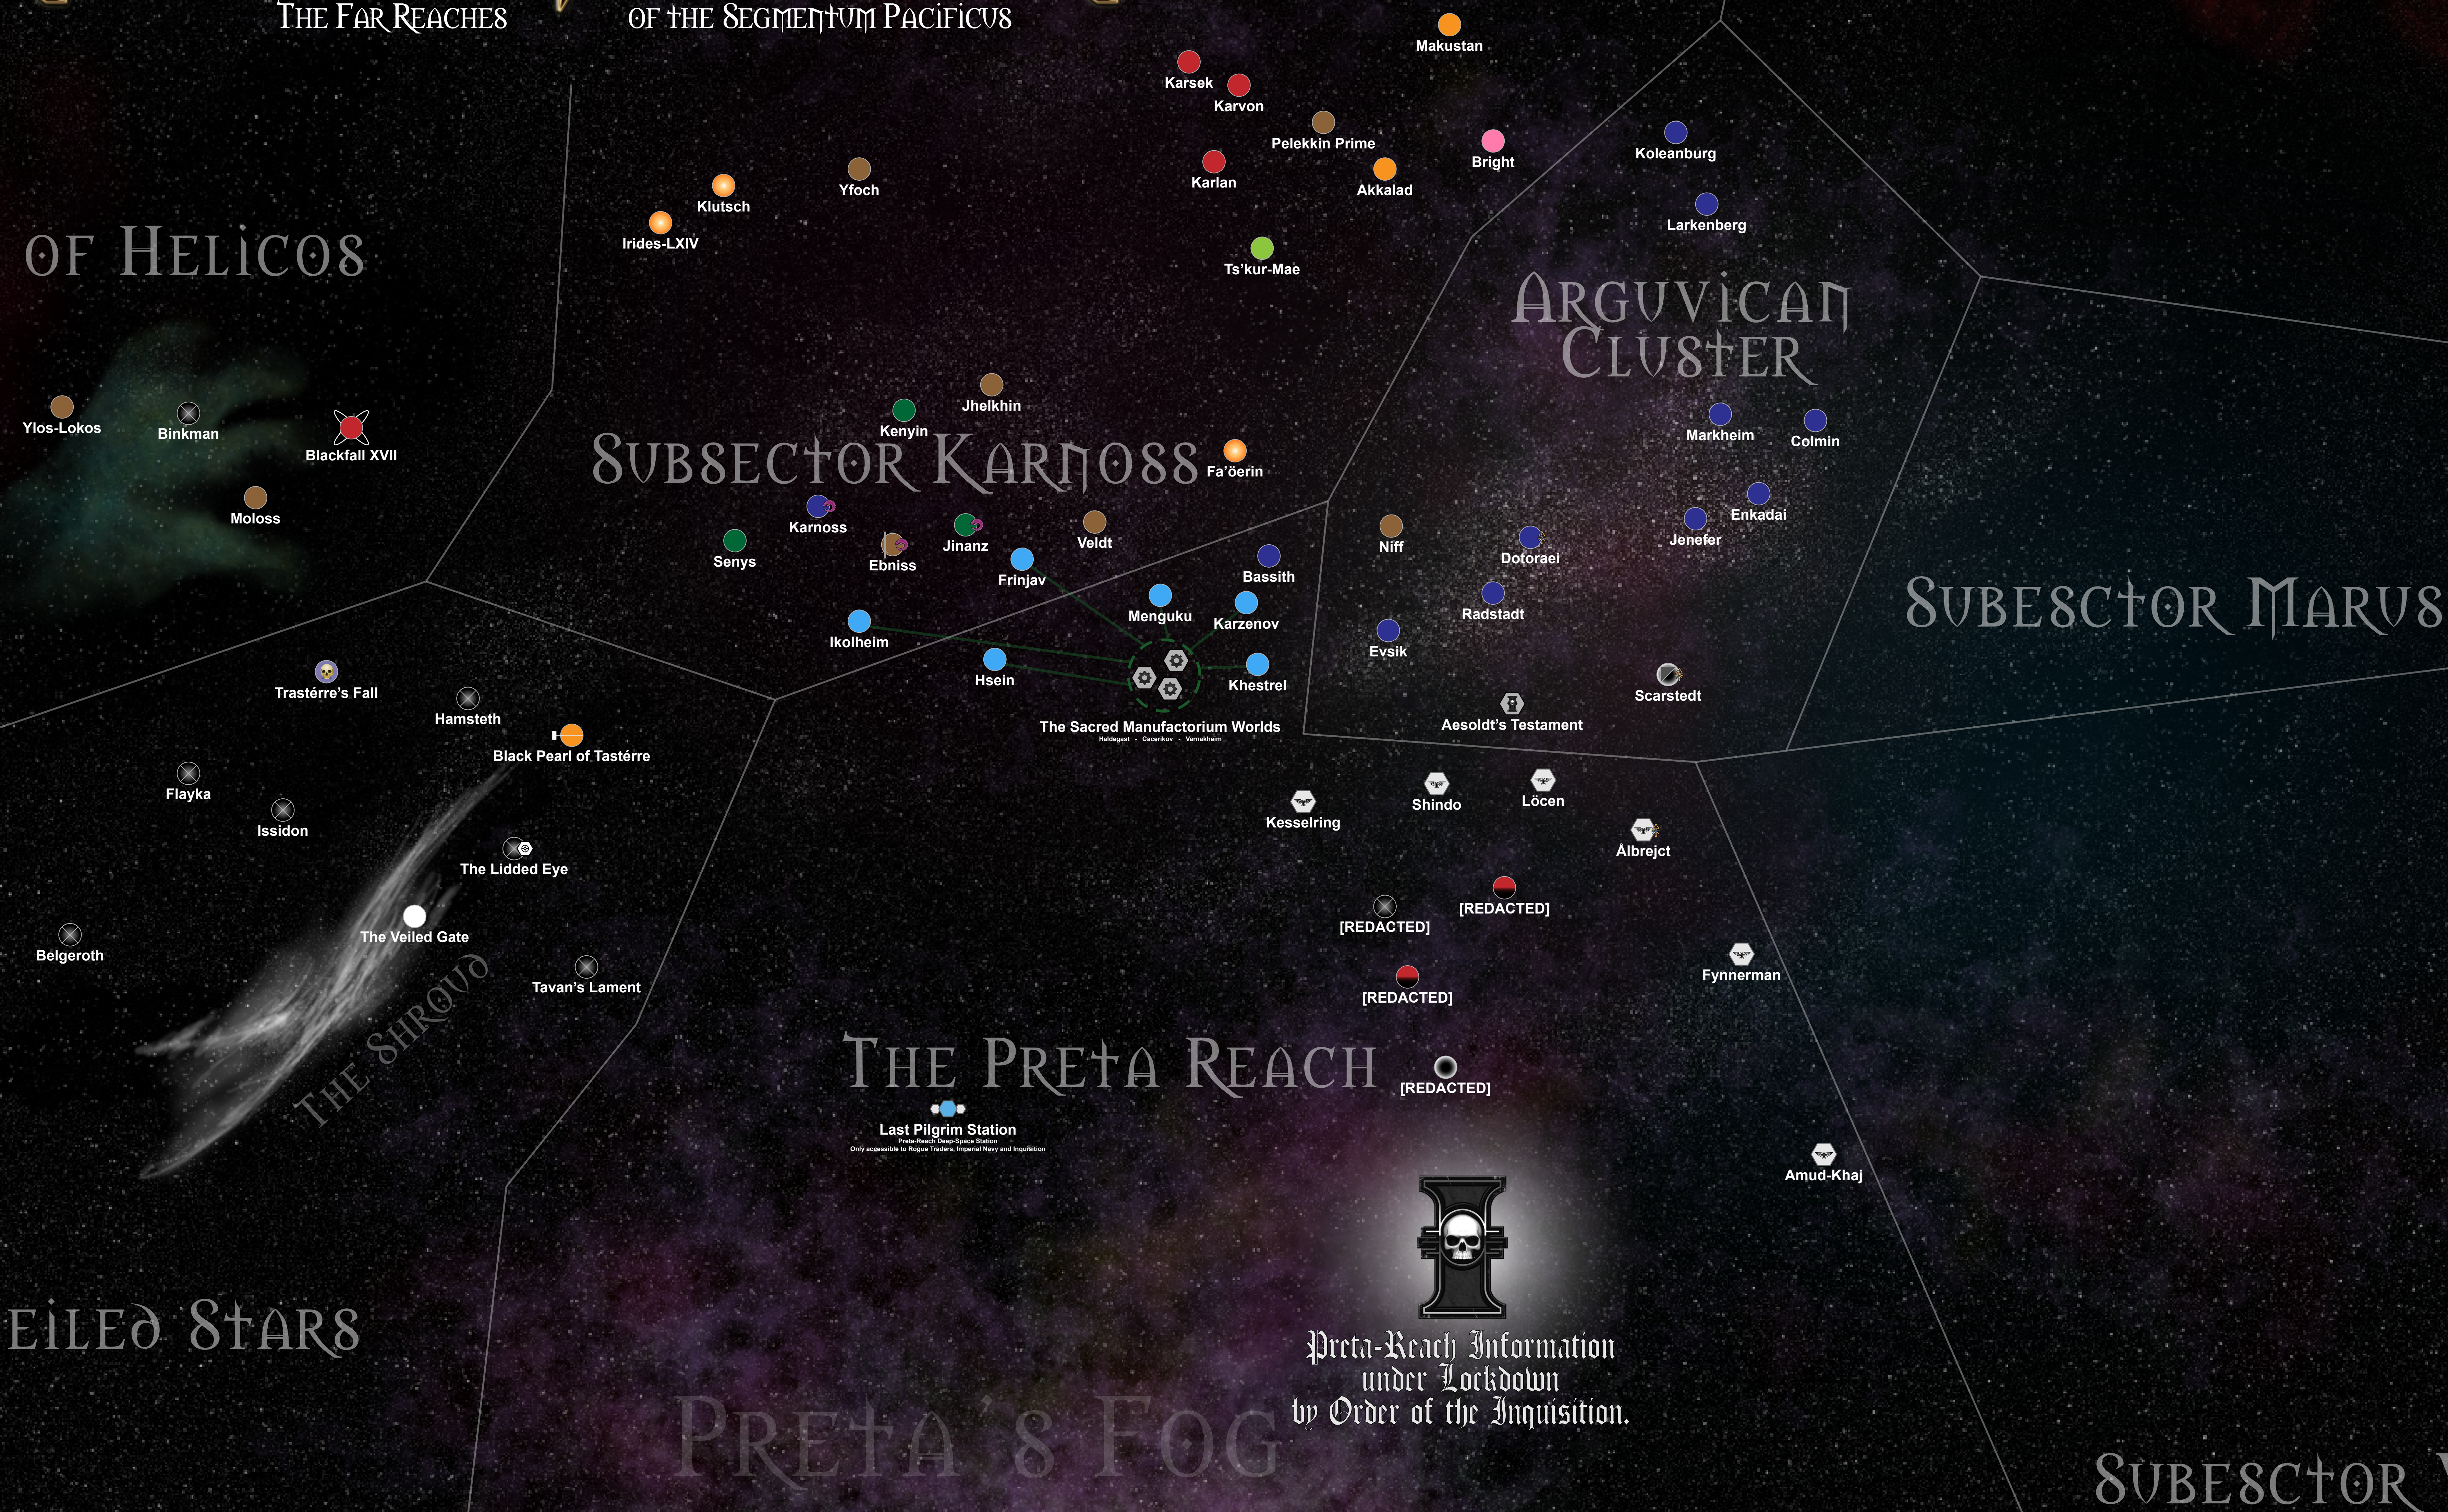

ARGUVICAN SECTOR

THE FAR REACHES OF THE SEGMENTUM PACIFICUS

SUBSECTOR EYLOSS

GRASP OF HELICOS

SUBSECTOR KARNOSS

ARGUVICAN CLUSTER

SUBSECTOR MARUS

THE VEILED STARS

THE PRETA REACH

PRETA'S FOG

SUBSECTOR VOLRYNN

Arguvican Sector

- Agriworld
- Feudal World
- Feral World
- Pleasure World
- Penal World
- Industrial World
- Hive World
- Frontier World
- Civilized World
-  Astartes Homeworld
-  Forge World
-  Cardinal World
-  Shrine World
-  Forbidden World
-  Dead World
- Gas Giant
-  Death World
- War World
- Unclassified
-  Watch Station
-  Fortress World
-  Tau Ruled World
-  Eldar Activity
-  Tyranid Attack
-  Devoured World
- Tomb World
-  Orc World Retains old classification
-  Orc Activity
-  Special
-  Cemetery World
-  Rebel World

 Preta-Reach Information
 under Lockdown
 by Order of the Inquisition.